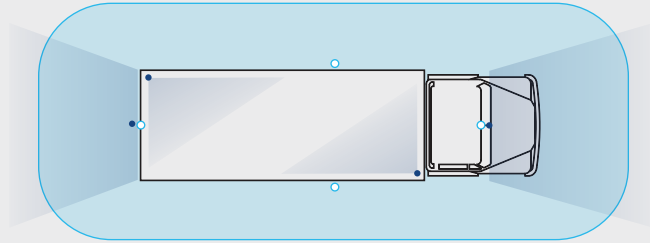

AI SVM

魚眼カメラ4個にてトラック周りの全体を一目で確認でき、最大8チャンネル録画にて隙間なく記録可能、ディープラーニングベースで歩行者検知(人、二輪、車)などあらゆる機能を搭載した次世代SVMドラレコ

8CH録画

常時、イベント、駐車、手動録画を支援