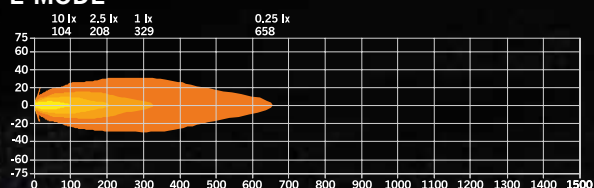

Connection	DT-4
Cable length	500 mm
Material housing	Aluminium
Material lens	Polycarbonate
Diameter	228 mm
Depth	80,65 mm
Height including bracket	232,85 mm
Operating temperature	-30°C - +65°C
E-approved	ECE R149, R148
Ref	25
EMC-certificate	ECE R10, CISPR25 Class 3

E-MODE

XPERIENCE MODE

Part No. 270949

Voltage	10-38V DC
Consumption, E-mode	21,5 W
Consumption, Xperience mode	124 W
Theoretical lumen	11 000
Actual lumen, E-mode	1565
Actual lumen, Xperience mode	8860
1 lux @ E-mode	329 m
1 lux @ Xperience mode	751 m
IP-class	IP68, IP69K
Beam pattern	Combo
Position light	Amber and white
Color temperature	5700K

Voltage: 9-36 VDC, Consumption: 112 W, Theoretical lumen: 12 000, Actual lumen: 10 500, IP-class: IP68/IP69K, Beam pattern: Combo, Position light: White and amber, Connection: Cable, Cable length: 2500 mm, Material housing: Aluminium, Material lens: Polycarbonate, Length: 247 mm, Depth: 70,7 mm, Height: 141 mm, Height including bracket: 170,5 mm, Operating temperature: -40°C - +60°C, E-approved: ECE R7, R65, R112 Ref: 45, EMC-certificate: ECE R10