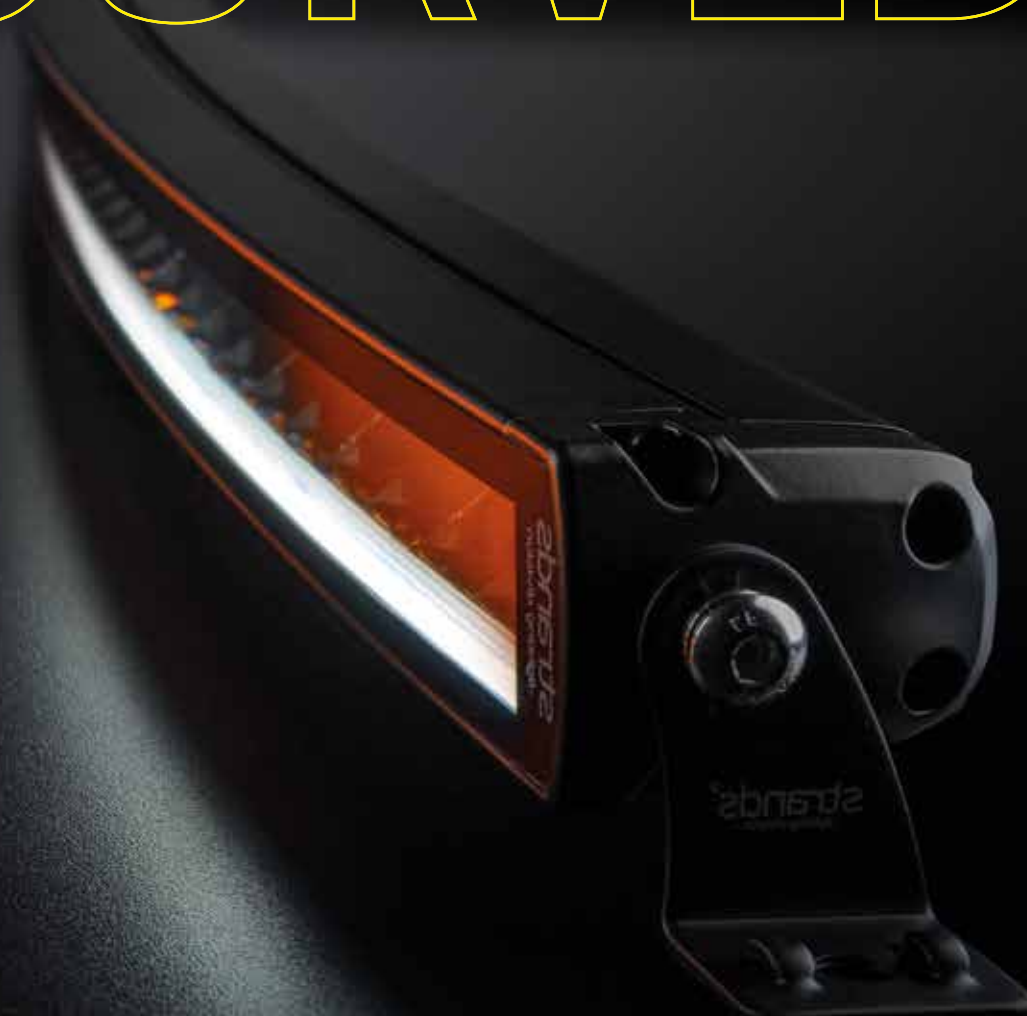

SIBERIA

CURVED

LED BARS

Part No. 809192-809195

SIBERIA SRC LED BAR

Use the QR code to
check out the products.

www.strands.se
www.strandseurope.com