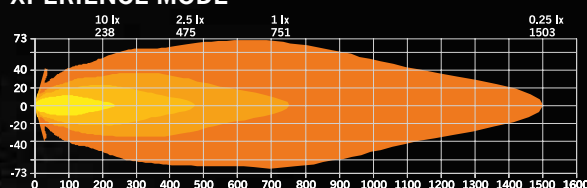

XPERIENCE MODE

Part No. 270949

Voltage	10-38V DC
Consumption, E-mode	21,5 W
Consumption, Xperience mode	124 W
Theoretical lumen	11 000
Actual lumen, E-mode	1565
Actual lumen, Xperience mode	8860
1 lux @ E-mode	329 m
1 lux @ Xperience mode	751 m
IP-class	IP68, IP69K
Beam pattern	Combo
Position light	Amber and white
Color temperature	5700K

Connection	DT-4
Cable length	500 mm
Material housing	Aluminium
Material lens	Polycarbonate
Diameter	228 mm
Depth	80,65 mm
Height including bracket	232,85 mm
Operating temperature	-30°C ~ +65°C
E-approved	ECE R149, R148
Ref	25
EMC-certificate	ECE R10, CISPR25 Class 3