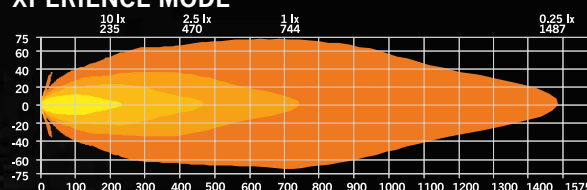

E-MODE

XPERIENCE MODE

Part No. 270948

Voltage	10-38V DC
Consumption, E-mode	20,6 W
Consumption, Xperience mode	121 W
Theoretical lumen	11 000 W
Actual lumen, E-mode	1213
Actual lumen, Xperience mode	7025
1 lux @ E-mode	324 m
1 lux @ Xperience mode	768 m
IP-class	IP68, IP69K
Beam pattern	Combo
Position light	Amber and white