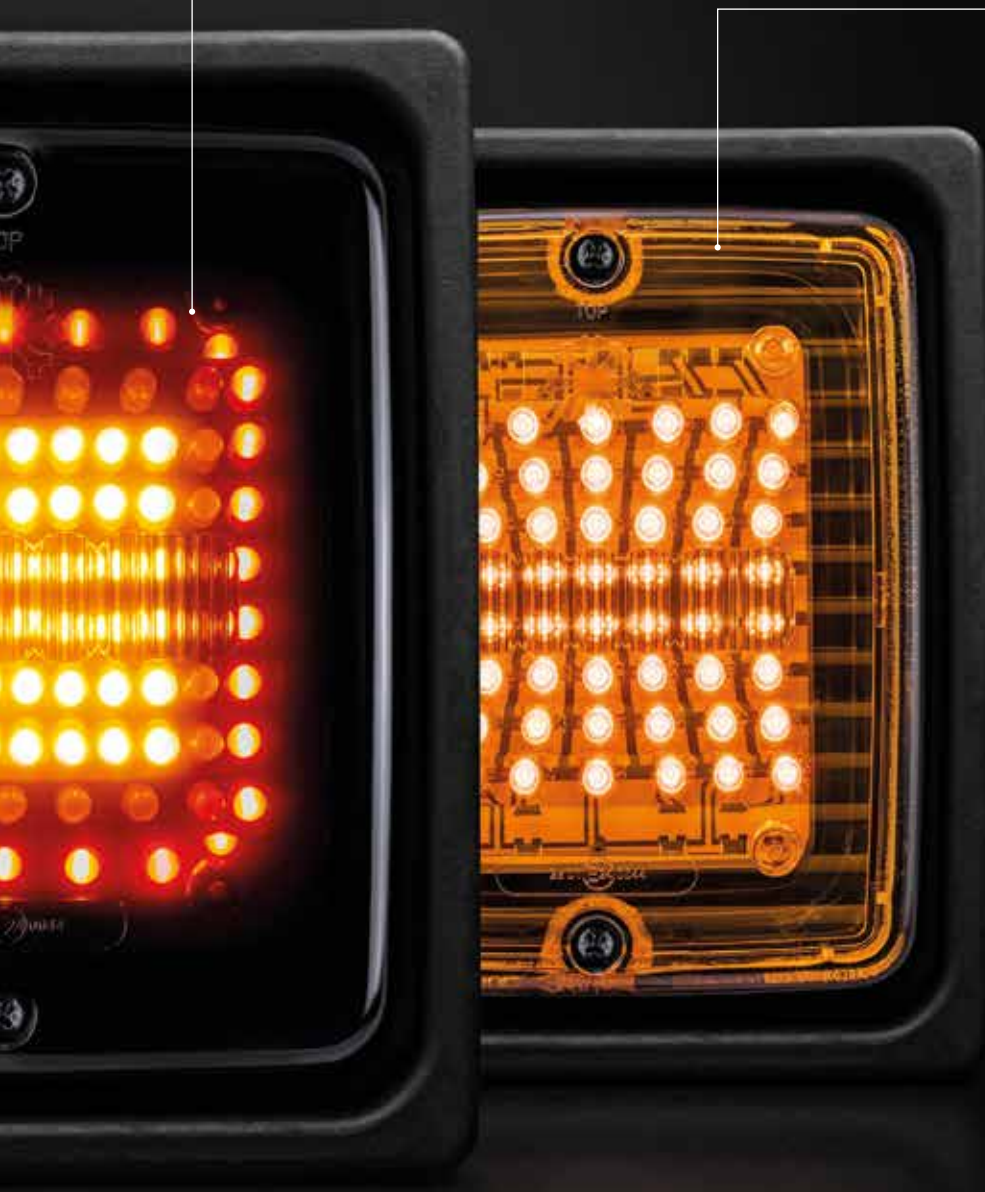

DARK LENS

An all-black armor with a dark, tinted lens.
Appealing from all angles. Perfection in every detail.
Nothing less than a revolution.

COLORED LENS

HOUSING

Part No. **800112** Single housing
800112-P Rubber gasket
800113 Double housing

SIZE LED TAIL LIGHTS LED

PART NO.	800127	800630	800631	800632
VOLTAGE	24 V DC	24V DC	24V DC	24V DC
FUNCTIONS	Indicator	Tail-,brake light, indicator	Tail-. Brake light	Indicator
IP-CLASS	IP66	IP66	IP66	IP66
LENGTH	110 mm	2500 mm	2500 mm	2500 mm
DEPTH	45 mm	110 mm	110 mm	110 mm
HEIGHT	130 mm	45 mm	45 mm	45 mm
CC	115 mm	130 mm	130 mm	130 mm
CABLE LENGTH	2500 mm	115 mm	115 mm	115 mm
E-APPROVED	ECE R6	ECE R6, R7	ECE R7	ECE R6
EMC-CERTIFICATE	ECE R10	ECE R10	ECE R10	ECE R10

TAIL LIGHTS