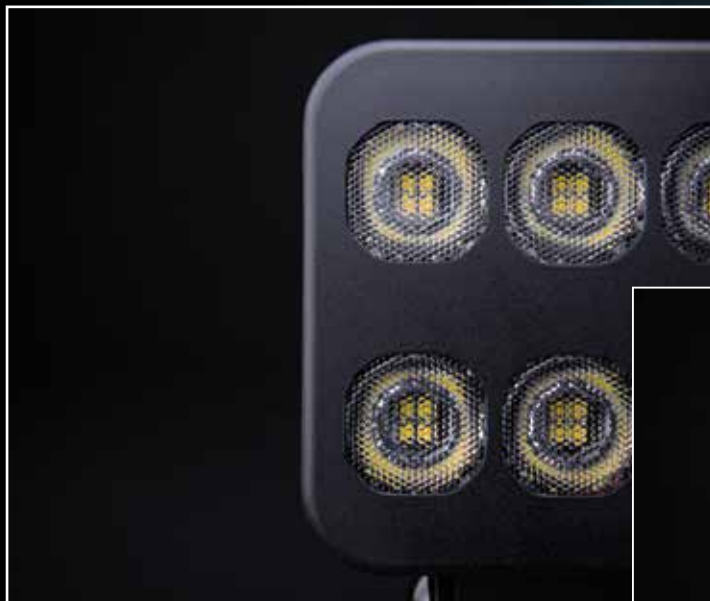

- ✓ BUILT FOR THE MOST CHALLENGING ENVIRONMENTS
- ✓ ONE WORK LIGHT FOR ALL NEEDS
- ✓ OUTSTANDING PERFORMANCE

Part No. 809248

DARK KNIGHT HARDCORE WORK LIGHT *LED*

Voltage	9-36V DC
Consumption	32W
Theoretical lumen	4560
Actual lumen	3645
Kelvin	5000K
IP-class	IP68/IP69K
Connection	Built in DT-2 with included DT-2 cable
Cable length	330 mm
Material housing	Aluminium

Material lens	Polycarbonate
Material bracket	Satinless steel with lock nut
Length	92,1 mm
Depth	37,2 / 43,2 mm
Height	92,1 mm
Height including bracket	110,5/124,5 mm
Operating temperature	-30°C - +65°C
ADR-approved	No
E-approved	No
EMC-certificate	CISPR25 Class 3