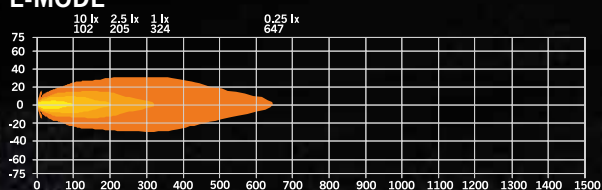

E-MODE

XPERIENCE MODE

Part No. 270948

Voltage	10-38V DC
Consumption, E-mode	20,6 W
Consumption, Xperience mode	121 W
Theoretical lumen	11 000 W
Actual lumen, E-mode	1213
Actual lumen, Xperience mode	7025
1 lux @ E-mode	324 m
1 lux @ Xperience mode	768 m
IP-class	IP68, IP69K
Beam pattern	Combo
Position light	Amber and white