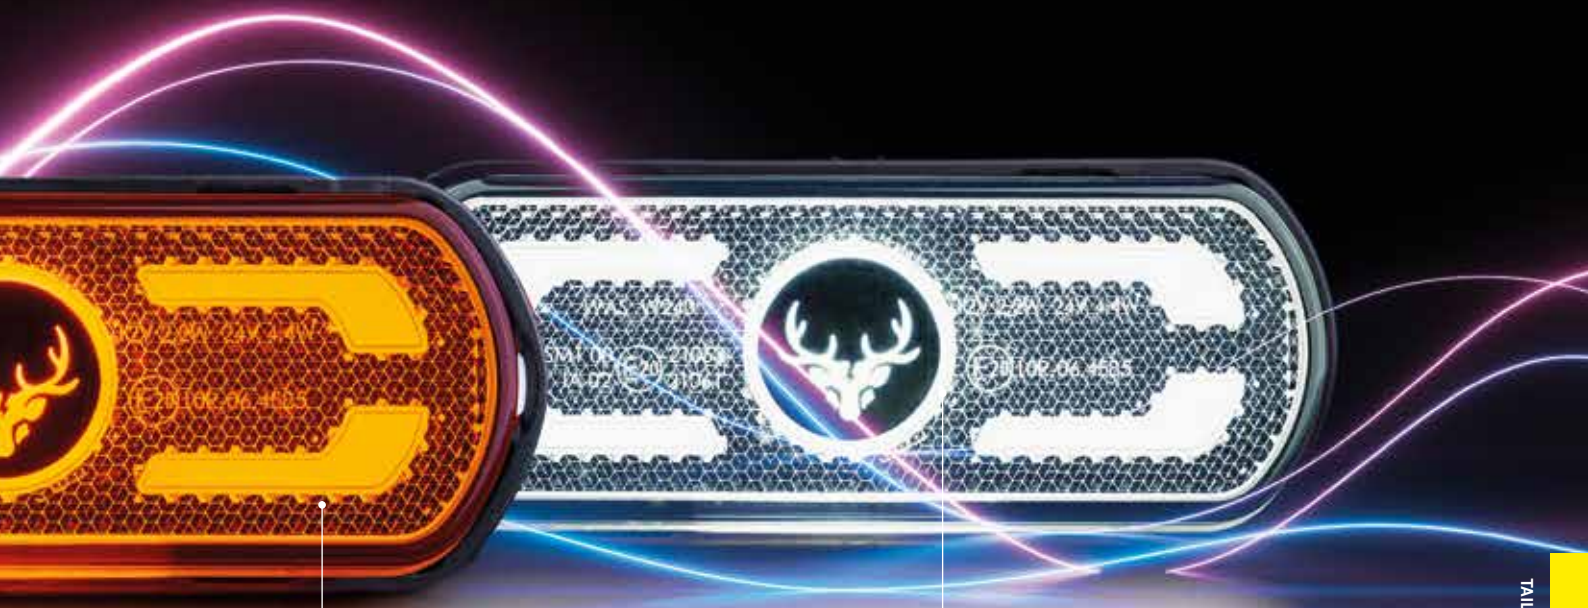

FREEDOM GROUND LINE

- ✓ MAXIMIZE YOUR OWN PERSONALITY
- ✓ EXCLUSIVE DESIGN
- ✓ BUILD TO LAST

**FREEDOM GROUND LINE
SIDEMARKERS AND INDICATOR AMBER**
Part No. 900034

**FREEDOM GROUND LINE
POSITION LIGHT WHITE**
Part No. 900032

TAIL LIGHTS

Use the QR code to
check out the products.